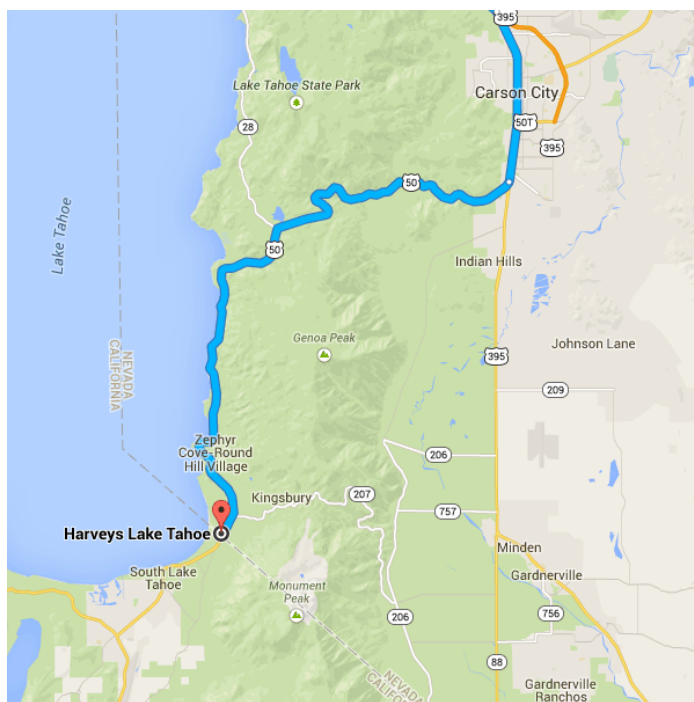

Directions from Reno-Tahoe International Airport to Harveys Lake Tahoe

o Reno-Tahoe International Airport

2001 East Plumb Lane, Reno, NV 89502

Continue to I-580 S

1.2 mi / 4 min

- ↑ 1. Head east
0.2 mi
- ↶ 2. Turn left
0.5 mi
- ↷ 3. Keep right to continue toward East Plumb Lane
200 ft
- ↑ 4. Continue onto East Plumb Lane
0.1 mi
- ↷ 5. Slight left
0.3 mi

Follow I-580 S to N Carson St in Carson City. Take exit 43 from I-580 S

24.6 mi / 22 min

- 6. Merge onto I-580 S
24.1 mi
- 7. Take exit 43 for U.S. 395 Business/North Carson Street
0.6 mi

- Continue onto N Carson St
5.6 mi / 10 min
- Turn right onto US-50 W
Destination will be on the right
22.2 mi / 28 min

Harveys Lake Tahoe
18 U.S. 50, Stateline, NV 89449

These directions are for planning purposes only. You may find that construction projects, traffic, weather, or other events may cause conditions to differ from the map results, and you should plan your route accordingly. You must obey all signs or notices regarding your route.