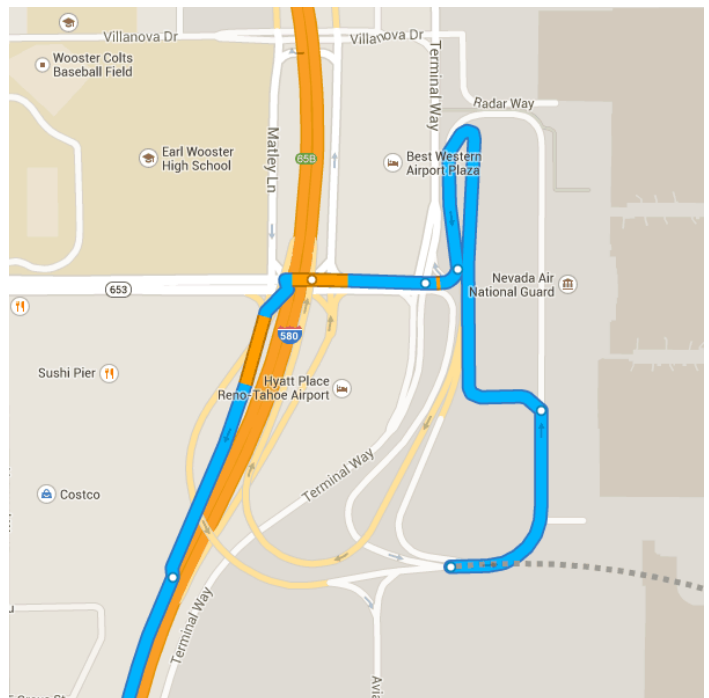

Directions from Reno-Tahoe International Airport to Harveys Lake Tahoe

o Reno-Tahoe International Airport

2001 East Plumb Lane, Reno, NV 89502

Continue to I-580 S

1.2 mi / 4 min

- ↑ 1. Head east
0.2 mi
- ↶ 2. Turn left
0.5 mi
- ↷ 3. Keep right to continue toward East Plumb Lane
200 ft
- ↑ 4. Continue onto East Plumb Lane
0.1 mi
- ↷ 5. Slight left
0.3 mi

Follow I-580 S to N Carson St in Carson City. Take exit 43 from I-580 S

24.6 mi / 22 min

- 6. Merge onto I-580 S
24.1 mi
- 7. Take exit 43 for U.S. 395 Business/North Carson Street
0.6 mi

- Continue onto N Carson St
5.6 mi / 10 min
- Turn right onto US-50 W
Destination will be on the right
22.2 mi / 28 min

Harveys Lake Tahoe
18 U.S. 50, Stateline, NV 89449

These directions are for planning purposes only. You may find that construction projects, traffic, weather, or other events may cause conditions to differ from the map results, and you should plan your route accordingly. You must obey all signs or notices regarding your route.