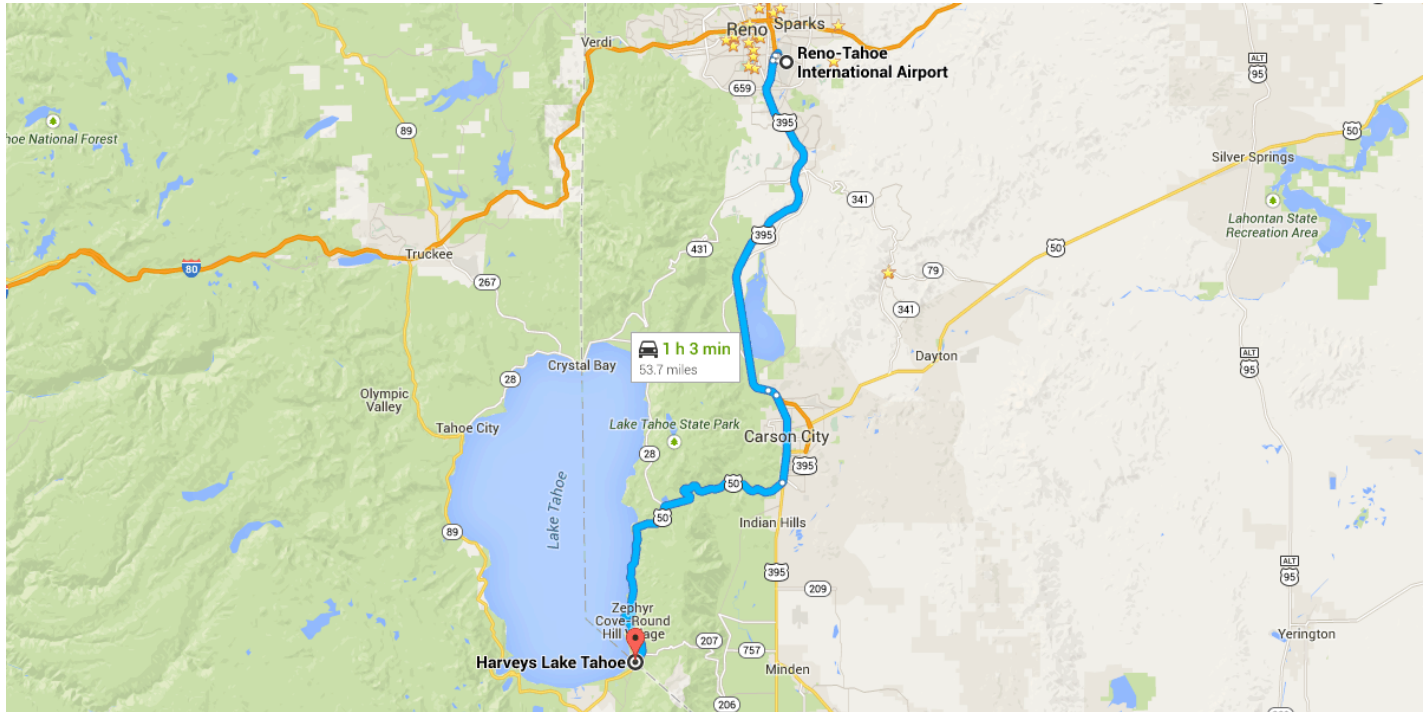

Directions from Reno-Tahoe International Airport to Harveys Lake Tahoe

o Reno-Tahoe International Airport

2001 East Plumb Lane, Reno, NV 89502

Continue to I-580 S

1.2 mi / 4 min

- ↑ 1. Head east
0.2 mi
- ↶ 2. Turn left
0.5 mi
- ↷ 3. Keep right to continue toward East Plumb Lane
200 ft
- ↑ 4. Continue onto East Plumb Lane
0.1 mi
- ↷ 5. Slight left
0.3 mi

Follow I-580 S to N Carson St in Carson City. Take exit 43 from I-580 S

24.6 mi / 22 min

- 6. Merge onto I-580 S
24.1 mi
- 7. Take exit 43 for U.S. 395 Business/North Carson Street
0.6 mi

- Continue onto N Carson St
5.6 mi / 10 min
- Turn right onto US-50 W
Destination will be on the right
22.2 mi / 28 min

Harveys Lake Tahoe
18 U.S. 50, Stateline, NV 89449

These directions are for planning purposes only. You may find that construction projects, traffic, weather, or other events may cause conditions to differ from the map results, and you should plan your route accordingly. You must obey all signs or notices regarding your route.