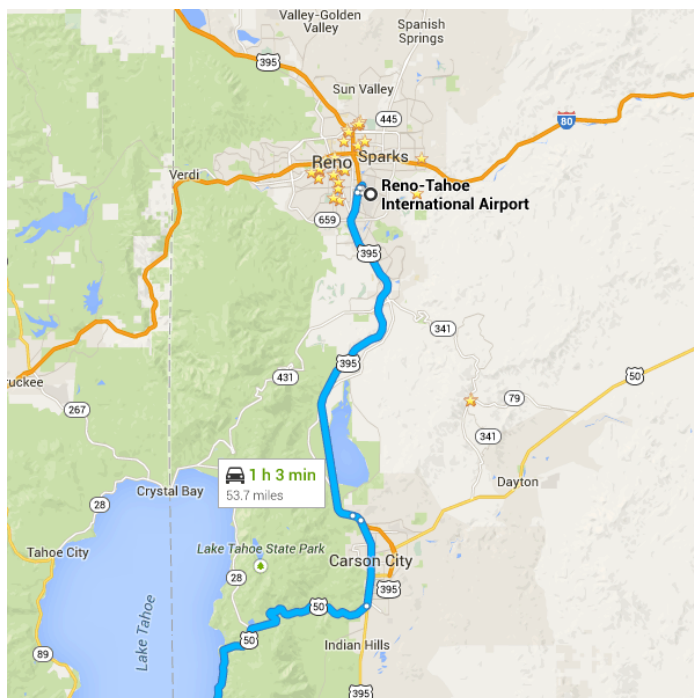

Directions from Reno-Tahoe International Airport to Harveys Lake Tahoe

o Reno-Tahoe International Airport

2001 East Plumb Lane, Reno, NV 89502

Continue to I-580 S

1.2 mi / 4 min

- ↑ 1. Head east
0.2 mi
- ↶ 2. Turn left
0.5 mi
- ↷ 3. Keep right to continue toward East Plumb Lane
200 ft
- ↑ 4. Continue onto East Plumb Lane
0.1 mi
- ↷ 5. Slight left
0.3 mi

Follow I-580 S to N Carson St in Carson City. Take exit 43 from I-580 S

24.6 mi / 22 min

- 6. Merge onto I-580 S
24.1 mi
- 7. Take exit 43 for U.S. 395 Business/North Carson Street
0.6 mi

- Continue onto N Carson St
5.6 mi / 10 min
- Turn right onto US-50 W
Destination will be on the right
22.2 mi / 28 min

Harveys Lake Tahoe
18 U.S. 50, Stateline, NV 89449

These directions are for planning purposes only. You may find that construction projects, traffic, weather, or other events may cause conditions to differ from the map results, and you should plan your route accordingly. You must obey all signs or notices regarding your route.